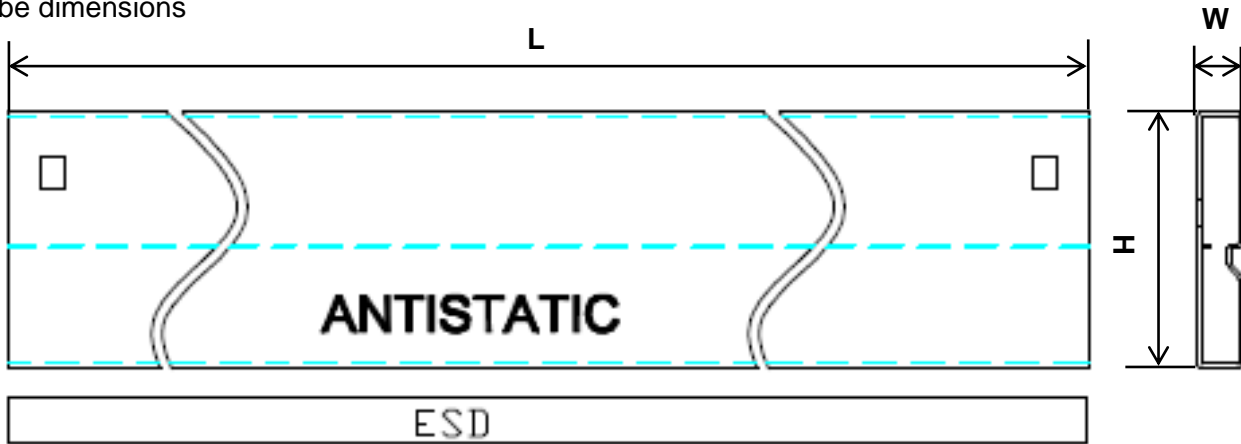

Package View

TO-247-3L

Packing Quantity

Packing Type	Packing Code	Packaging Description	Tube (pc)	Inner Box (pc)	Carton (pc)	Carton Size (mm)
Tube	-	Anti-Static Plastic Tubes	30	600	2,400	560x415x140

Tube Dimension

Tube dimensions

Symbol	Specification (mm)
L	499±1.0
H	45.8±0.3
W	8.1±0.3

Note1: Tube Surface Resistance $10^4 \sim 10^{11} \Omega$.